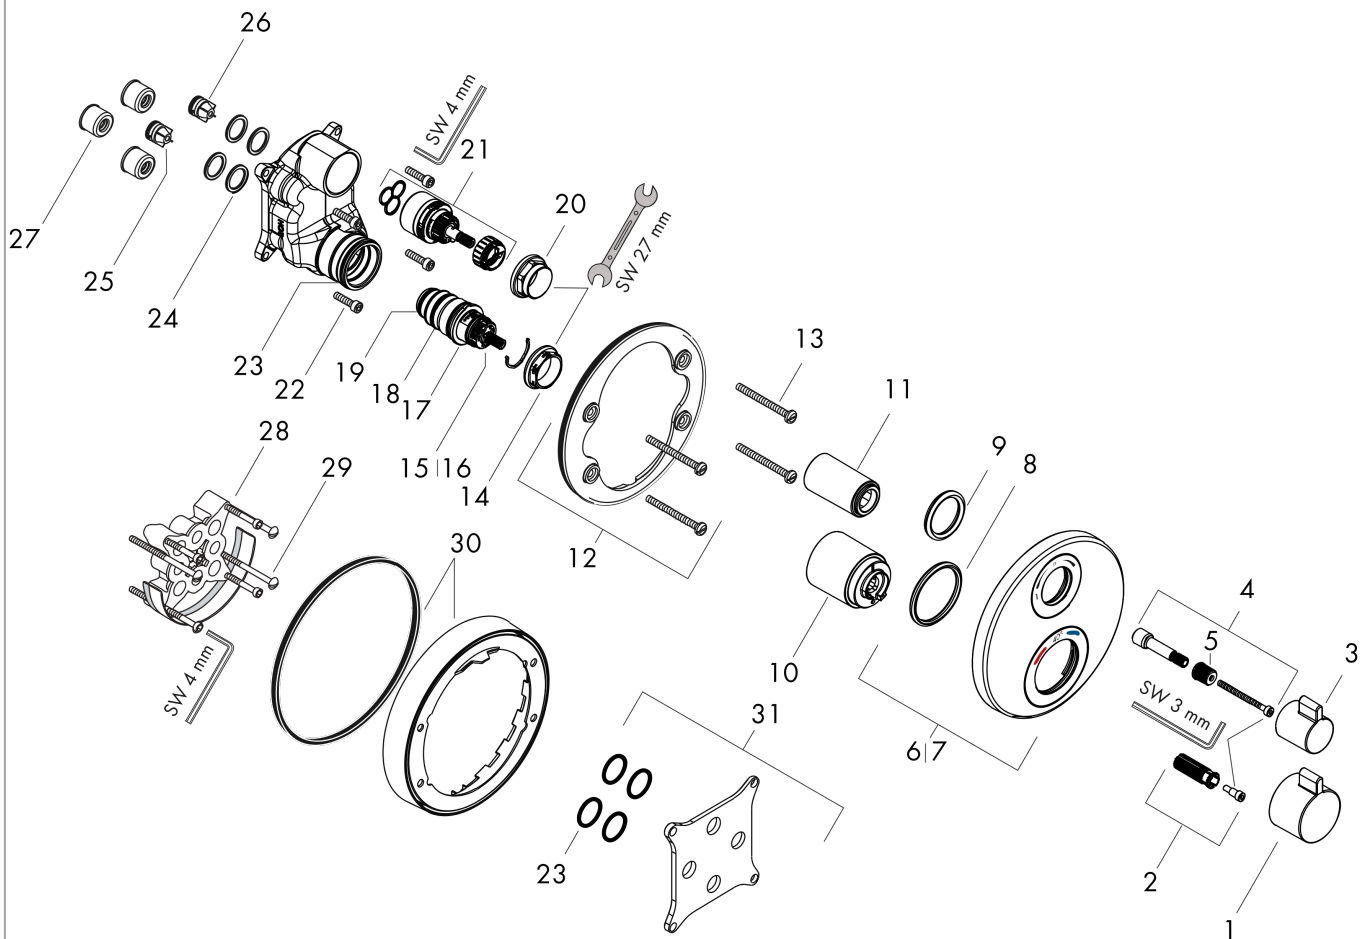

Ecostat S

Thermostat for concealed installation for 2 functions

Surfaces: **Chrome** Article Number: **15758000**

Description

product features

- 2 functions
- volume control and diverter for 2 outlets
- maximum flow rate at 3 bar: 29 l/min
- flow rate upper outlet: 28 l/min
- flow rate lower outlet: 25 l/min
- thermostat cartridge, shut-off/ diverter valve
- safety lock at 40° C
- temperature limitation adjustable
- connection type: basic set
- min. operating pressure: 1 bar
- max. operating pressure: 10 bar

Ecostat S

Thermostat for concealed installation for 2 functions

Surfaces: **Chrome** Article Number: **15758000**

Spare part list

Year of production: >03/18

Pos.	Description	Article Number	Price	PU
1	handle for thermostat	92215000	-	1
2	handle fixing set	95843000	-	1
3	handle	92281000	-	1
4	adapter for handle	95252000	-	1
5	handle fixing set	98932000	-	1
6	escutcheon Ø 150 mm	92283000	-	1
7	escutcheon for exchanged connections	92563000	-	1
8	O-ring 44x4	98471000	-	1
9	O-ring 30x5	98153000	-	1
10	sleeve	92216000	-	1
11	sleeve	95253000	-	1
12	holder for escutcheon	98793000	-	1
13	set of fixing screws	96454000	-	1
14	nut	98913000	-	1
15	thermostat cartridge	98282000	-	1
16	cartridge for exchanged connections	92373000	-	1
17	O-ring 25x2,5	92146000	-	1
18	O-ring 25x1,5	98146000	-	1
19	O-ring 20x1,5	98197000	-	1
20	nut	95255000	-	1
21	shut off unit with selector	98283000	-	1
22	set of screws	96525000	-	1
23	O-ring 36x2	98156000	-	1
24	O-ring 16x2	98133000	-	1
25	non return valve (pressure-resistant up to 2 MPa)	92594000	-	1
26	set of non return valves DW 15	97350000	-	1
27	noise reduction	94073000	-	1
28	extension 25 mm	13595000	-	1
29	set of fixing screws	97747000	-	1
30	extension 22 mm (Ø 150 mm)	13597000	-	1
31	compensation set 1°	95521000	-	1
a	concealed item	01800180	-	1
b	Grease	90920000	-	1
c	brake disc	92498000	-	1