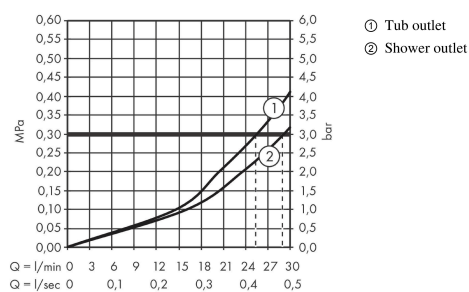

Ecostat S

Thermostat for concealed installation for 2 functions

Surfaces: **Chrome** Article Number: **15758000**

Description

product features

- 2 functions
- volume control and diverter for 2 outlets
- maximum flow rate at 3 bar: 29 l/min
- flow rate upper outlet: 28 l/min
- flow rate lower outlet: 25 l/min
- thermostat cartridge, shut-off/ diverter valve
- safety lock at 40° C
- temperature limitation adjustable
- connection type: basic set
- min. operating pressure: 1 bar
- max. operating pressure: 10 bar

Design awards

Product image

Scale drawing

Flowchart

Ecostat S
Thermostat for concealed installation for 2 functions
 Surfaces: **Chrome** Article Number: **15758000**

Exploded Drawing

Year of production: >03/18