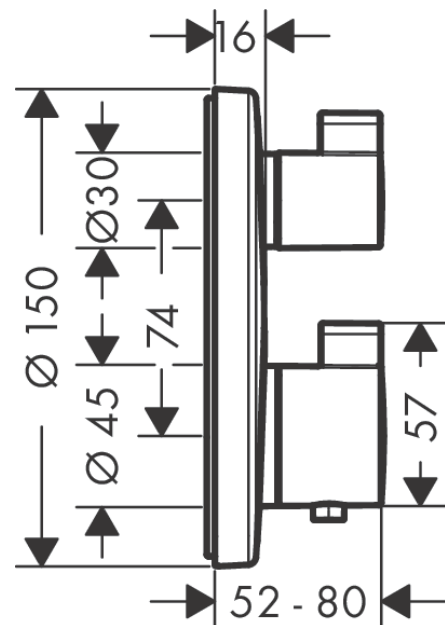

Ecostat S

Thermostat for concealed installation for 2 functions

Surfaces: **Chrome** Article Number: **15758000**

Description

product features

- 2 functions
- volume control and diverter for 2 outlets
- maximum flow rate at 3 bar: 29 l/min
- flow rate upper outlet: 28 l/min
- flow rate lower outlet: 25 l/min
- thermostat cartridge, shut-off/ diverter valve
- safety lock at 40° C
- temperature limitation adjustable
- connection type: basic set
- min. operating pressure: 1 bar
- max. operating pressure: 10 bar

Design awards

Product image

Scale drawing

Flowchart

Ecostat S
Thermostat for concealed installation for 2 functions
 Surfaces: **Chrome** Article Number: **15758000**

Exploded Drawing

Year of production: >03/18